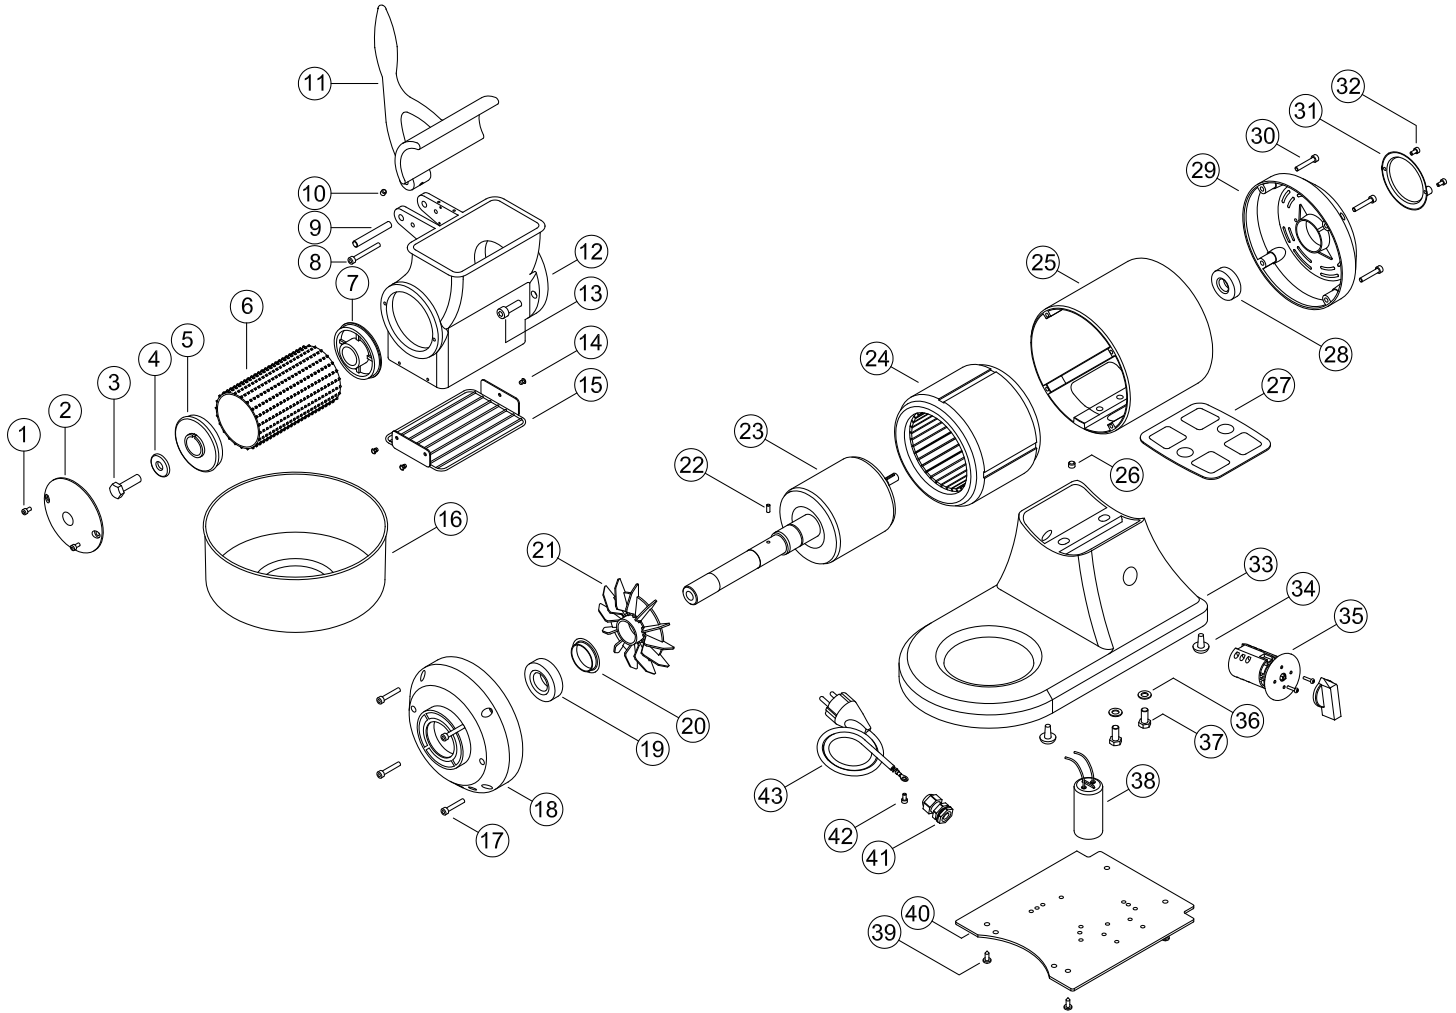

# Parts Breakdown

Model GR-IT-1119 11403

# Parts Breakdown

## Model GR-IT-1119 11403

Item No.	Description	Position	Item No.	Description	Position	Item No.	Description	Position
15351	Screw 4x8 for 11403	1	17243	Pan for 11403	16	15352	Disc Locking ABS DA 80mm for 11403	31
15418	Plastic Front Cover 100mm for 11403	2	15353	Screw 5x30 for 11403	17	15351	Screw 4x8 for 11403	32
15419	Screw 10x35 for 11403	3	15433	Motor Cover - Front for 11403	18	15439	Base for 11403	33
15420	Washer 10x30x2 for 11403	4	15434	Bearing 6205 2RS for 11403	19	42904	Rubber Foot for 11403	34
17885	Drum Caps/Flange for 11403	5	AD424	Fixed Fan Ring D.30 for 11403	20	17701	Switch for 11403	35
17823	Drum for 11403	6	AD425	Fan D.30 for 11403	21	70181	Washer 8x16x1.5 for 11403	36
17885	Drum Caps/Flange for 11403	7	17244	Key Lock 4x10mm for 11403	22	15440	Screw 8x25 for 11403	37
15423	Screw 5x45 for 11403	8	AD426	Rotor Shaft for 11403	23	18657	Capacitor uF 40 for 11403	38
15424	Pin 8x57 for 11403	9	15469	Stator for 11403	24	15412	Screw 4.8x12 for 11403	39
68924	Bead 6x6 for 11403	10	AD422	Engine Housing Open Banded for 11403	25	15411	Rubber Base Cover for 11403	40
15425	Aluminum Lever for 11403	11	AD423	Wheat 8x6 for 11403	26	15437	Plug PG9/11 for 11403	41
15430	Drum Casing for 11403	12	78010	Gasket Base for 11403	27	15351	Screw 4x8 for 11403	42
15410	Screw 8x22 for 11403	13	15381	Bearing 6203 ZZ for 11403	28	78013	Cable with Plug Mod. SCHUKO for 11403	43
15370	Rivet for 11403	14	15380	Back Motor Cover for 11403	29			
15431	Guard for 11403	15	15353	Screw 5x30 for 11403	30			